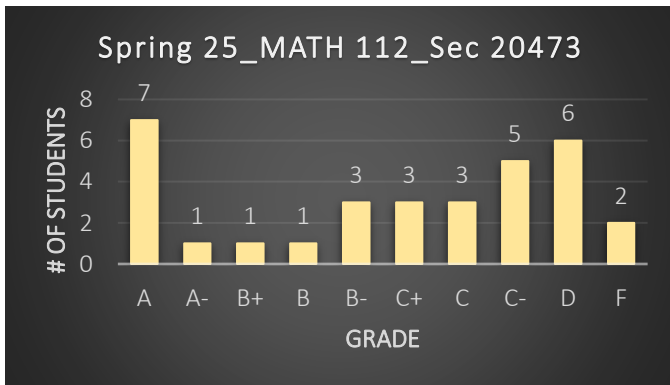

Instructor: Nesma Khalil

Course Grade Distribution

Spring 2025

Fall 2025

Students Average: 82.42%

Students Average: 74.40%

Students Average: 78.20%

Students Average: 81.53%