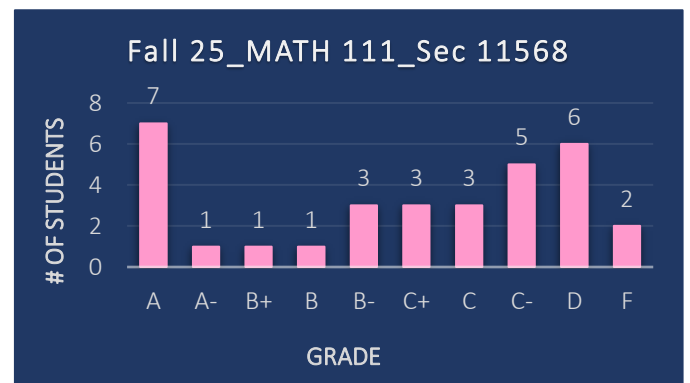

Instructor: Nesma Khalil

Course Grade Distribution

Spring 2025

Fall 2025

Students Average: 82.42%

Students Average: 74.40%

Students Average: 78.20%

Students Average: 81.53%