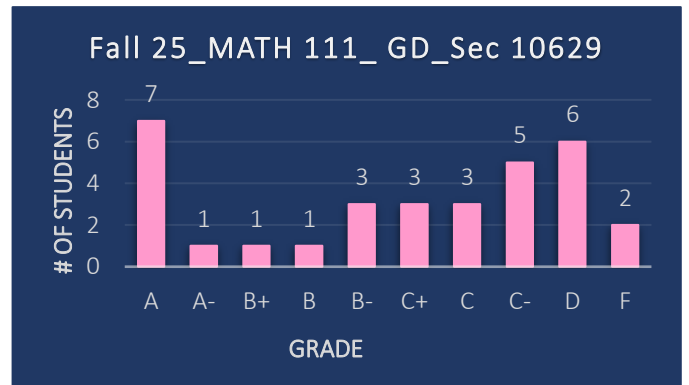

Instructor: Nesma Khalil

Course Grade Distribution

Spring 2025

Fall 2025

Students Average: 82.42%

Students Average: 74.40%

Students Average: 78.20%

Students Average: 81.53%