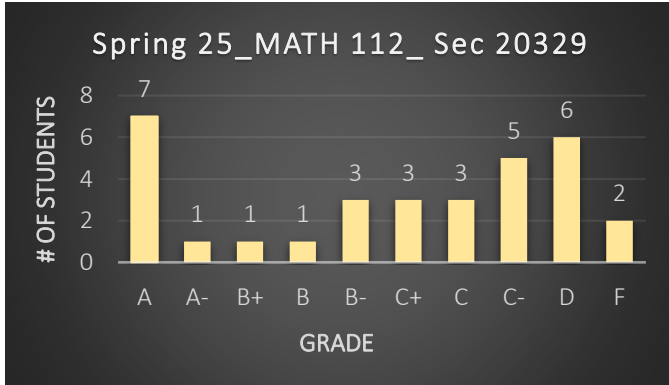

Instructor: Nesma Khalil

Course Grade Distribution

Spring 2025

Fall 2025

Students Average: 82.42%

Students Average: 74.40%

Students Average: 78.20%

Students Average: 81.53%