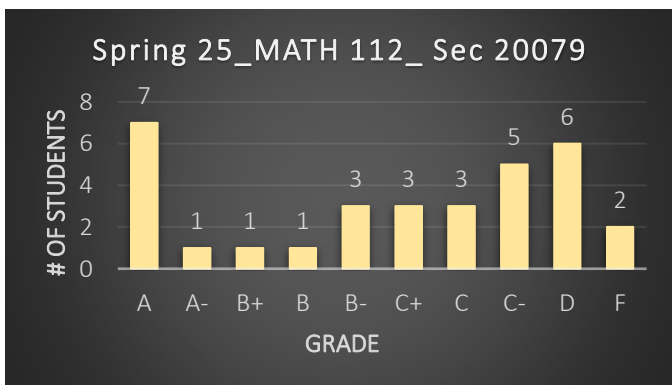

Instructor: Nesma Khalil

Course Grade Distribution

Spring 2025

Fall 2025

Students Average: 82.42%

Students Average: 74.40%

Students Average: 78.20%

Students Average: 81.53%