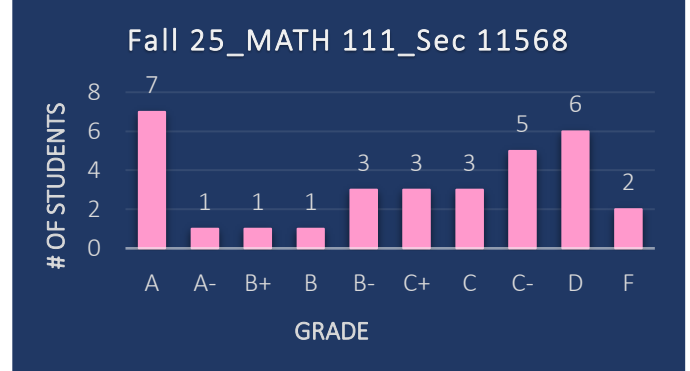

Instructor: Nesma Khalil

Course Grade Distribution

Spring 2025

Fall 2025

Students Average: 82.42%

Students Average: 74.40%

Students Average: 78.20%

Students Average: 81.53%